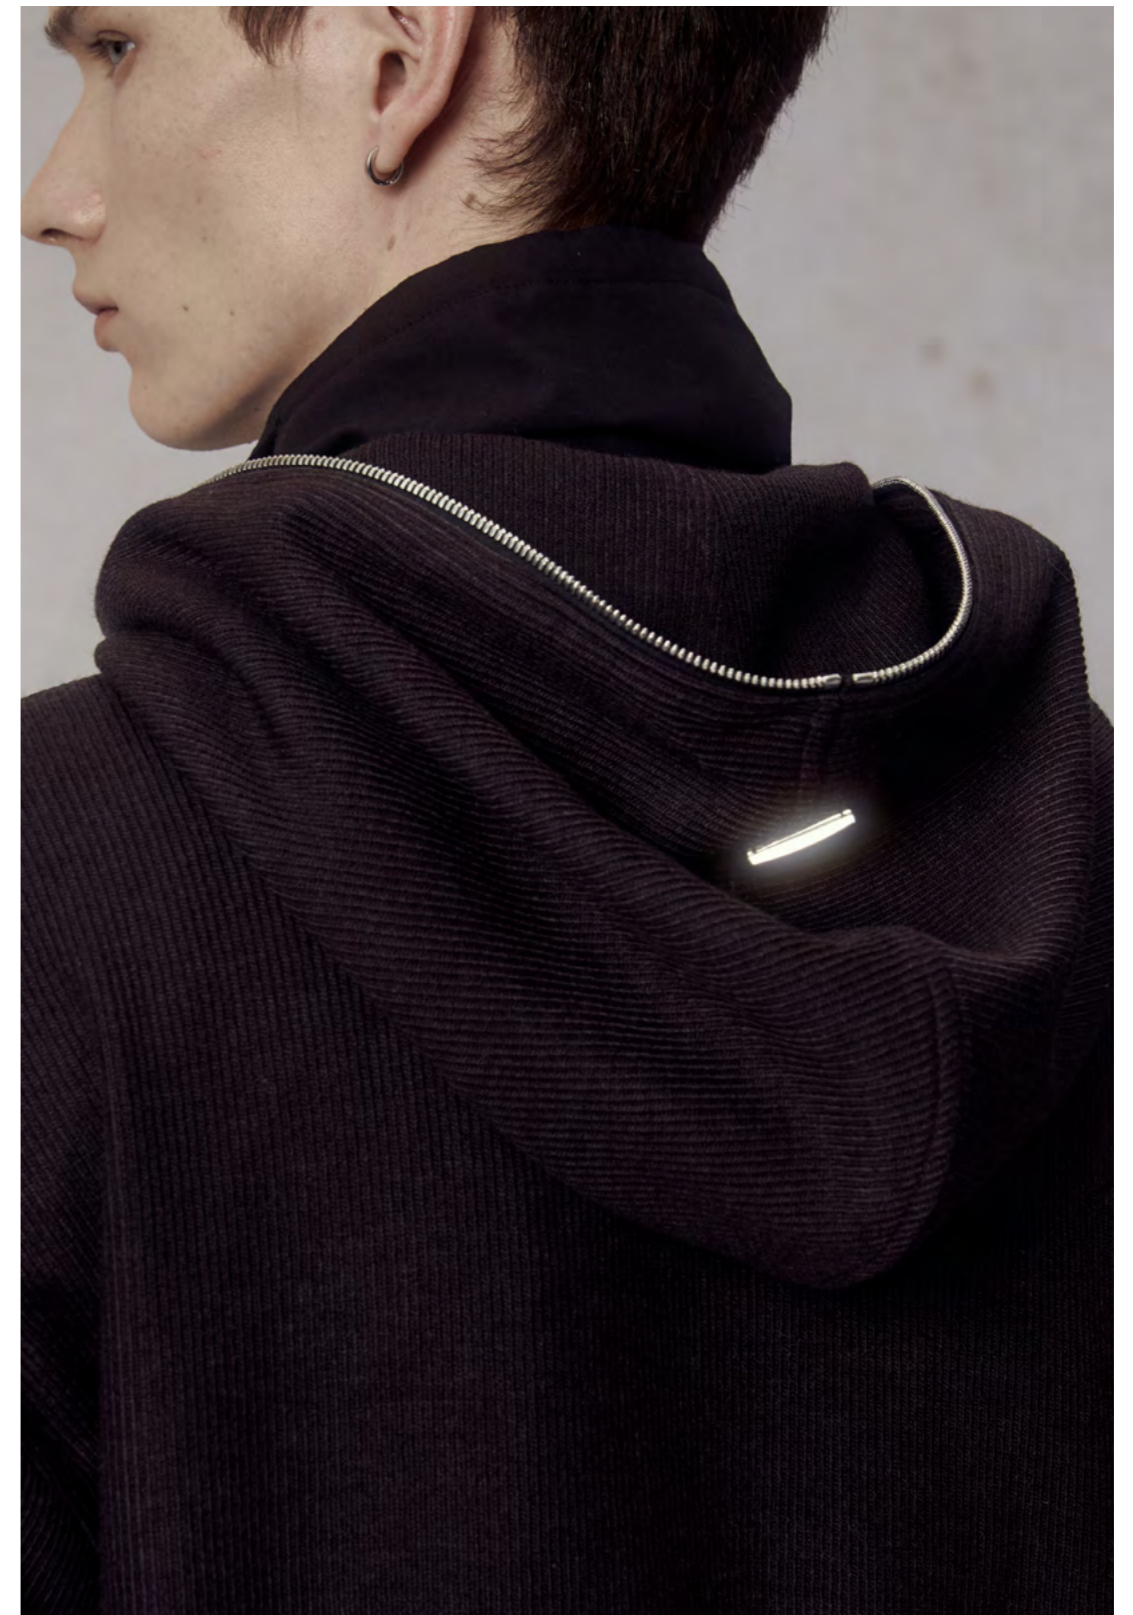

BLACK AND WHITE WOOL STRIPED T-SHIRT
OTS0511240101
BLACK BUTTONED FRONT STRAIGHT TROUSERS
OT0211240101

WINE PATCH POCKET ZIP UP HOODIE
1H0100240103
BLACK DRAWSTRING TURTLENECK SHIRT
1S0211240101
WINE WIDE LOUNGE PANTS
1T0211230101