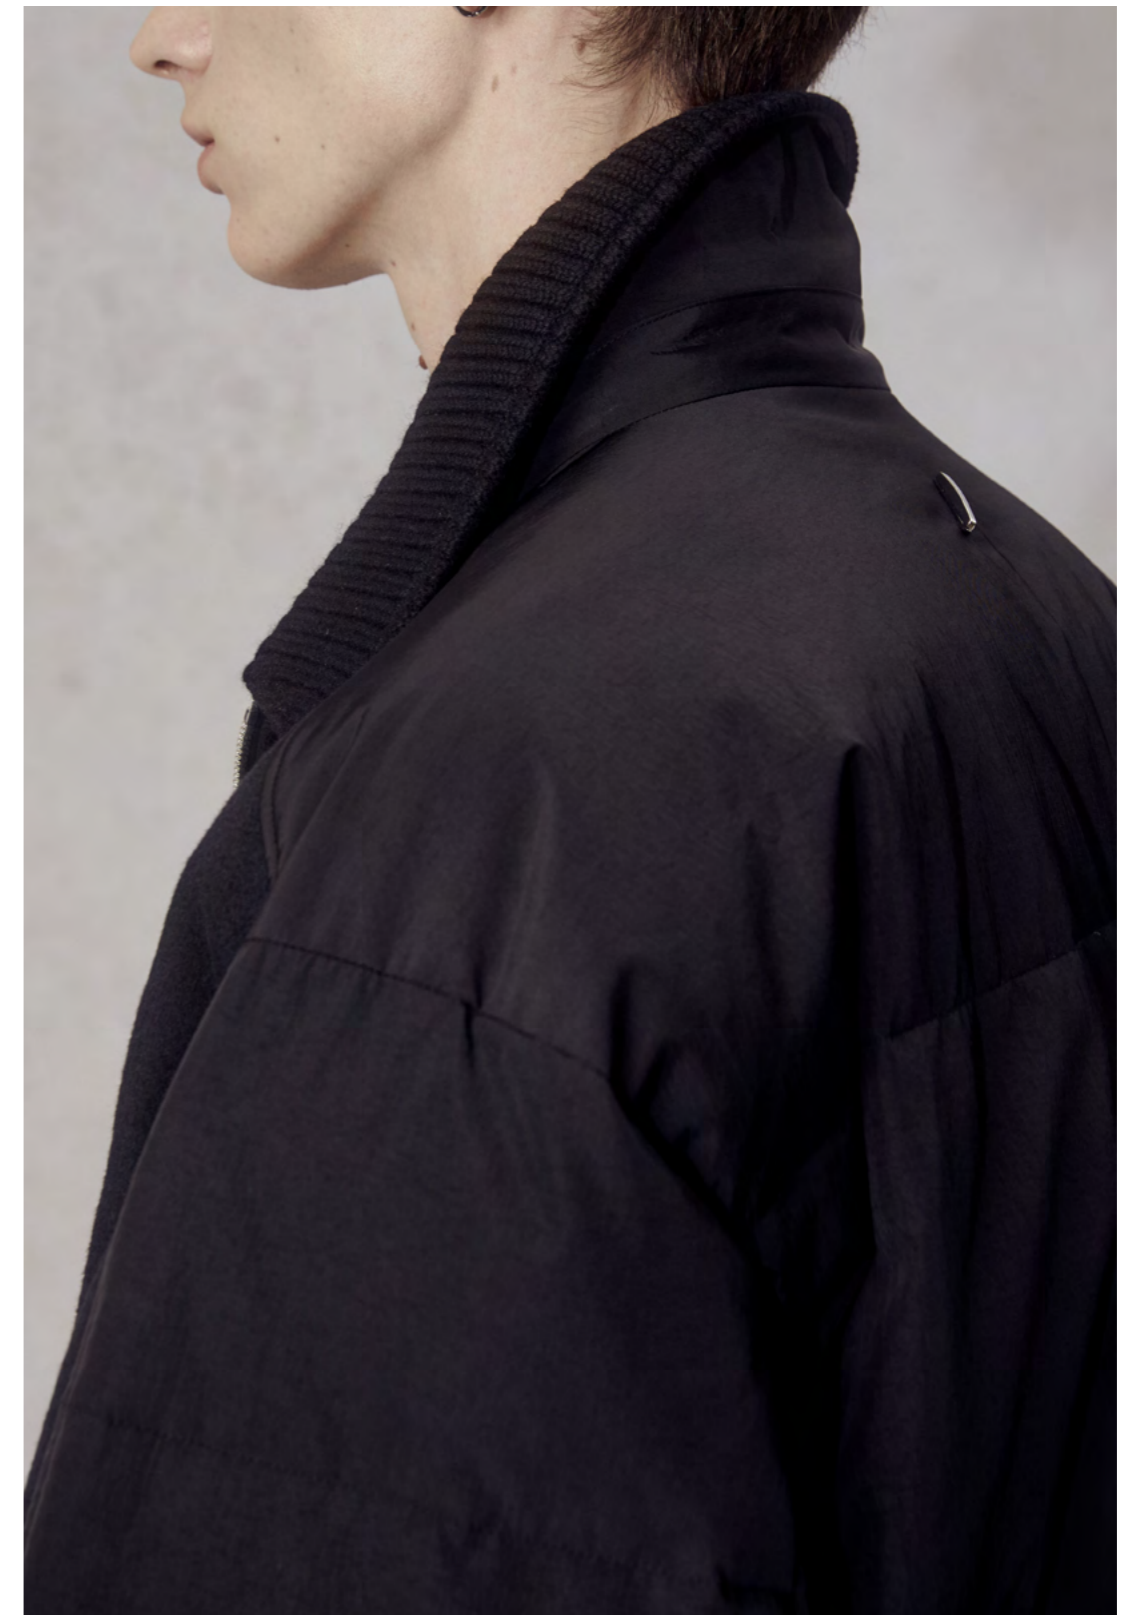

GREY WOOL TURTLENECK COAT
OC0111240101
BLACK WOOL WIDE LEG TROUSERS
OT0111240101