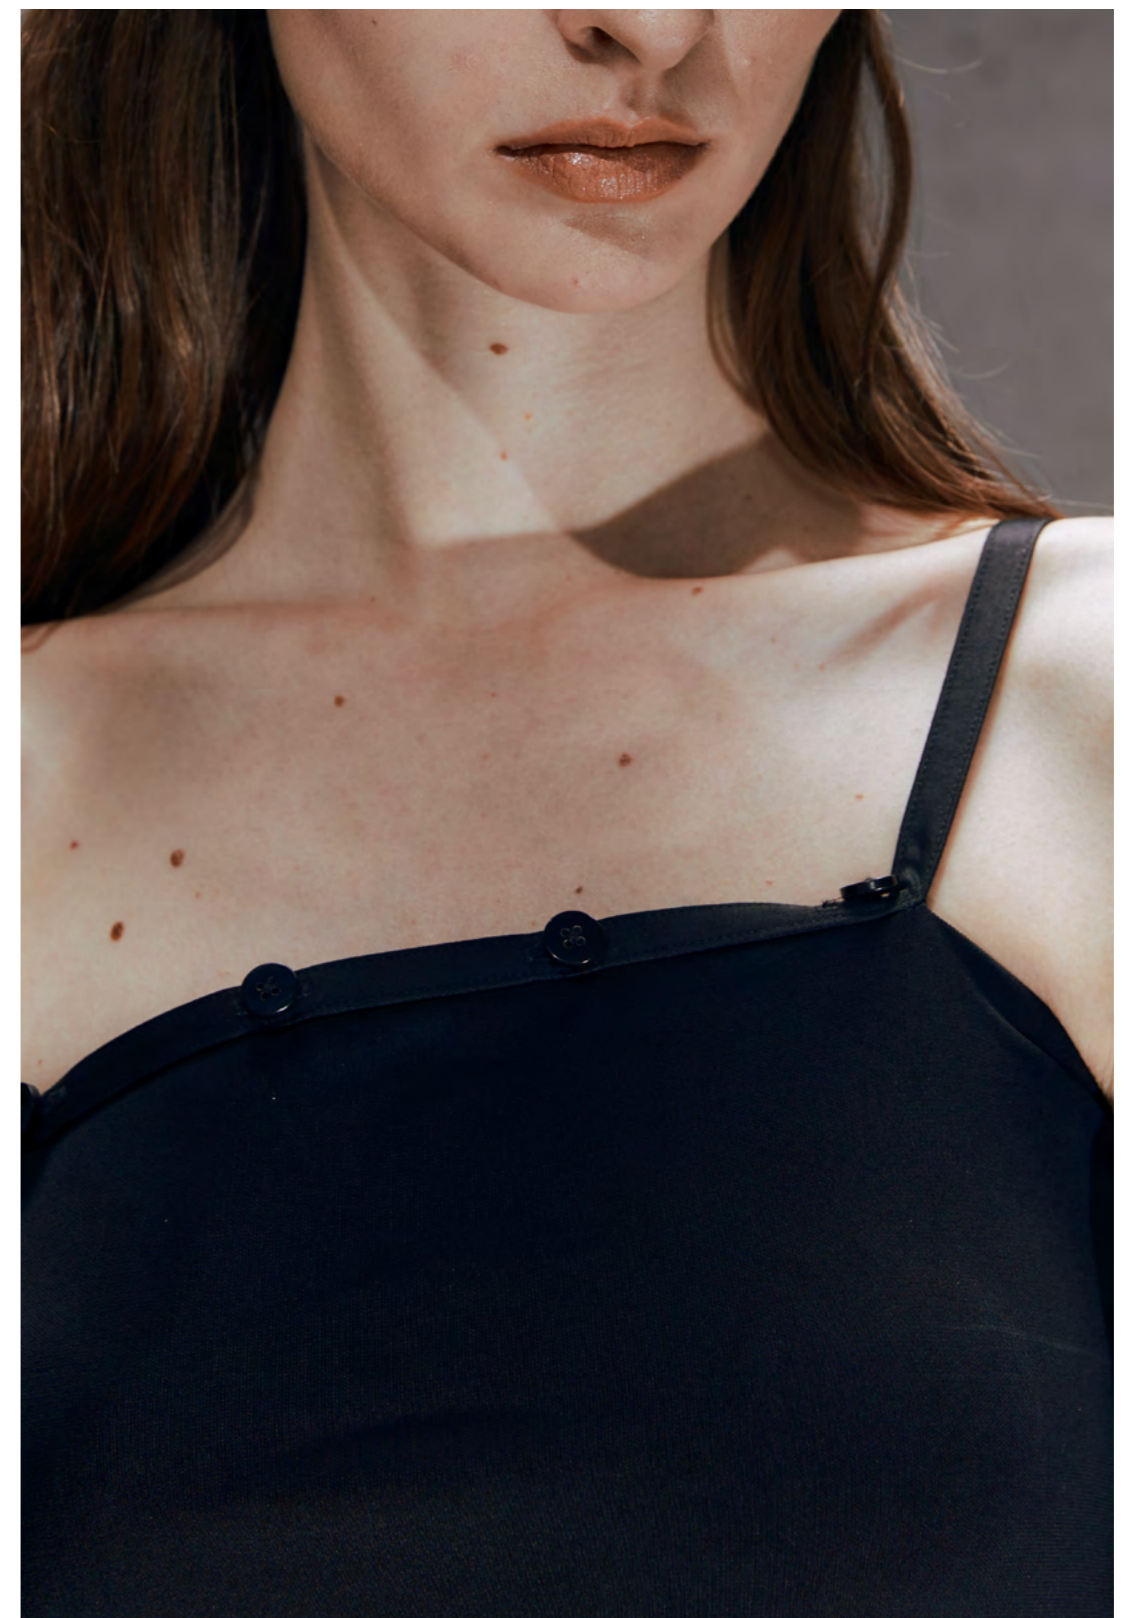

BLACK SEMI-SHEER BACK SLIT SHIRT
OS0100240101
BLACK SILKY STACKED TROUSERS
OT0100240102

BLACK SINGLE STRAP TOP
OTP0100240101
BLACK ASYMMETRIC DETACHABLE SKIRT
OSK0500240101