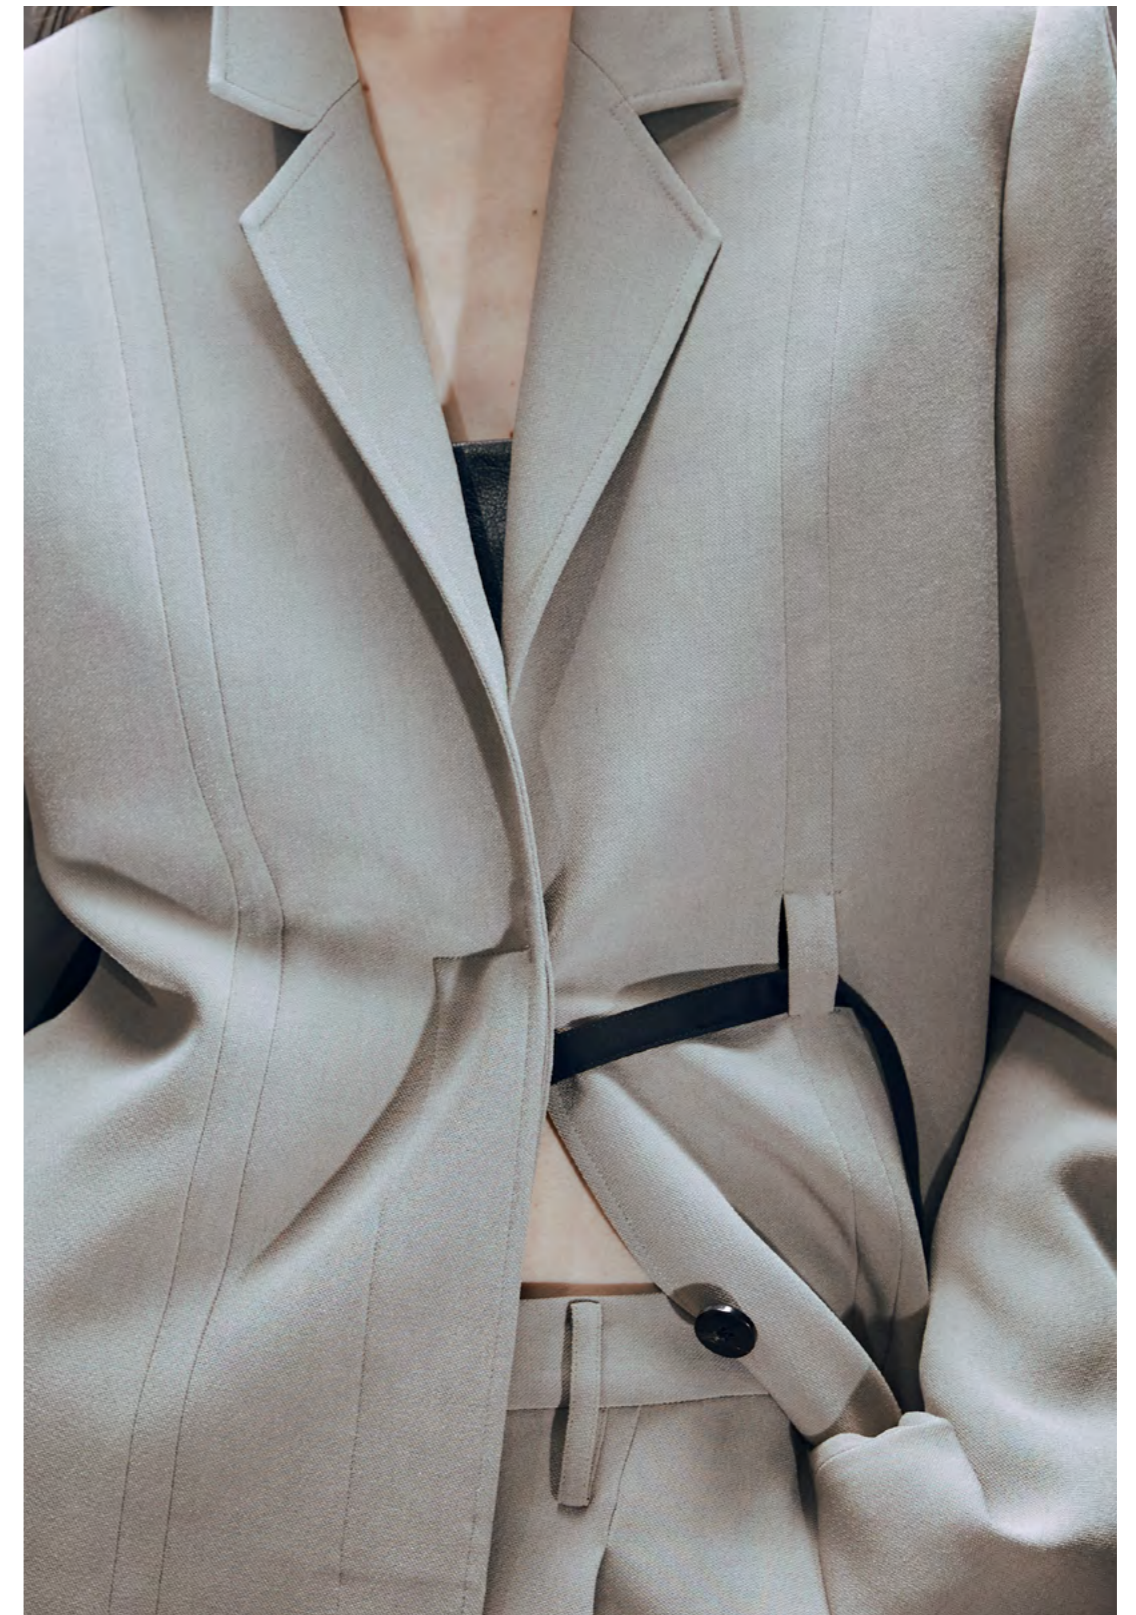

COFFEE PATCH POCKET ZIP UP HOODIE
1H0100240101
COFFEE JERSEY WIDE LEG TROUSERS
1T0300240202