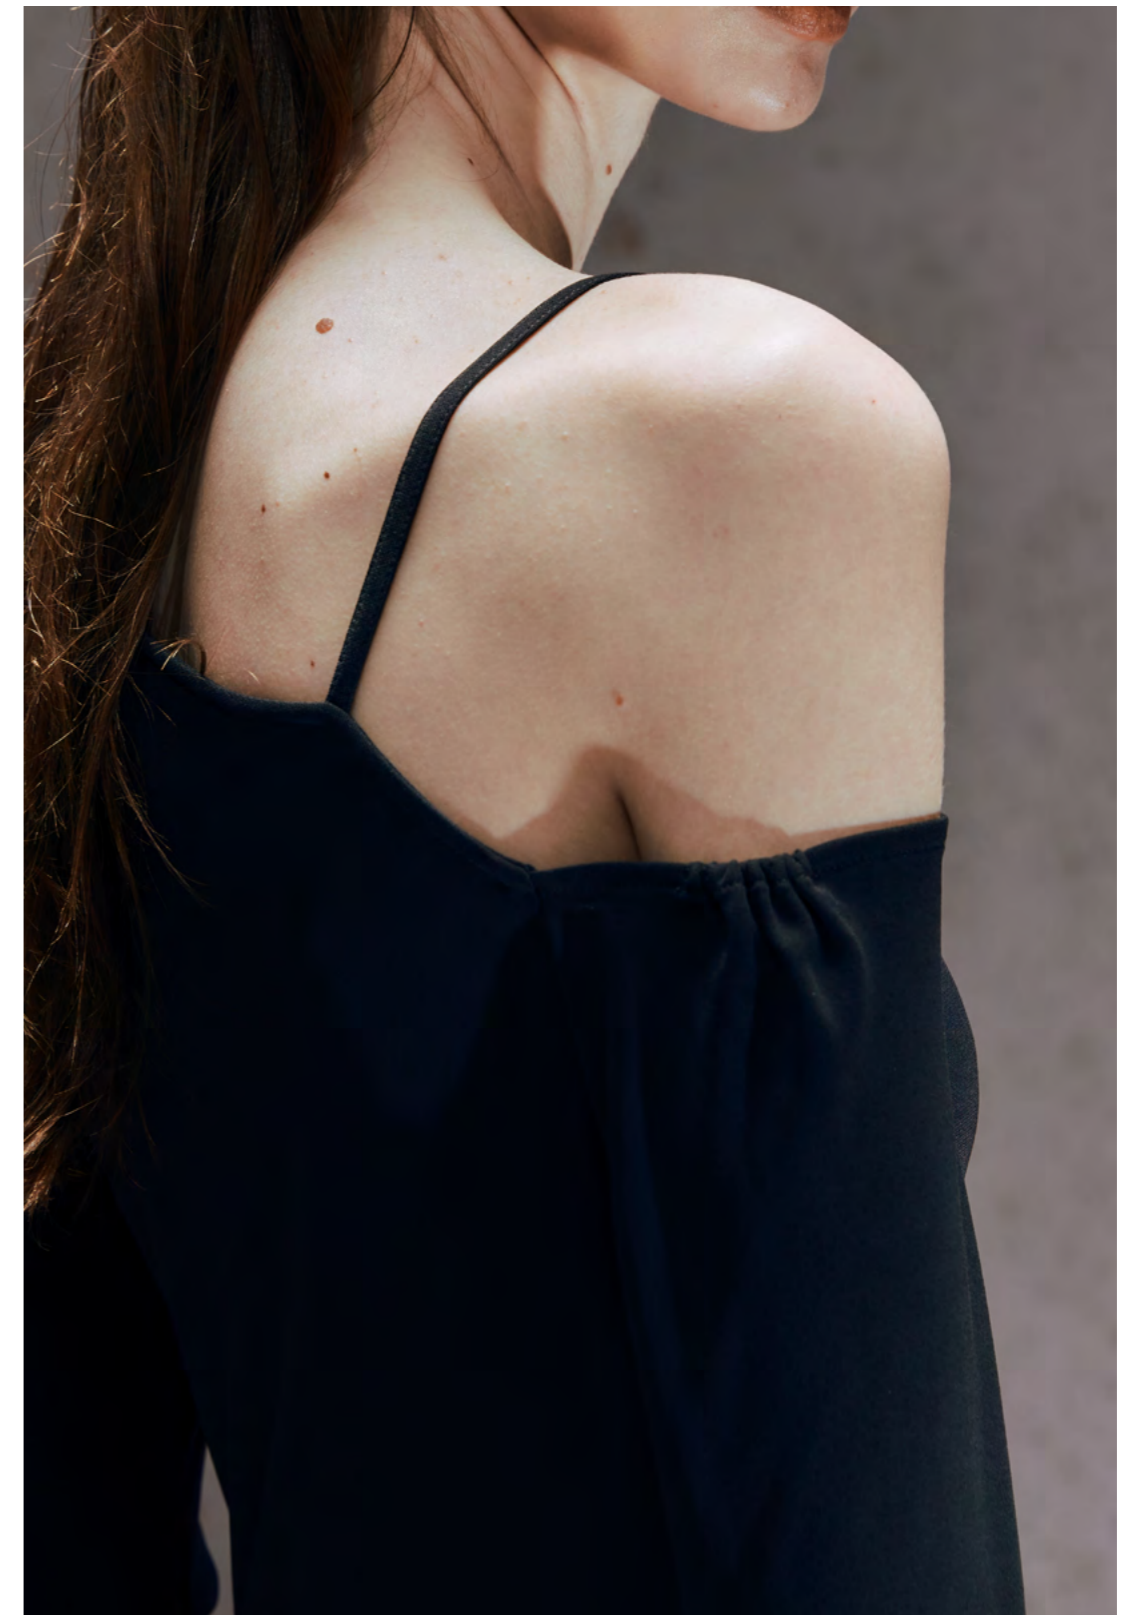

SEMI-SHEER WHITE DRAWSTRING BLAZER
OJ0200240101
SEMI-SHEER WHITE TURTLENECK SHIRT
OS0400240101
SILKY BLACK DRAWSTRING PANTS
OT0300240102