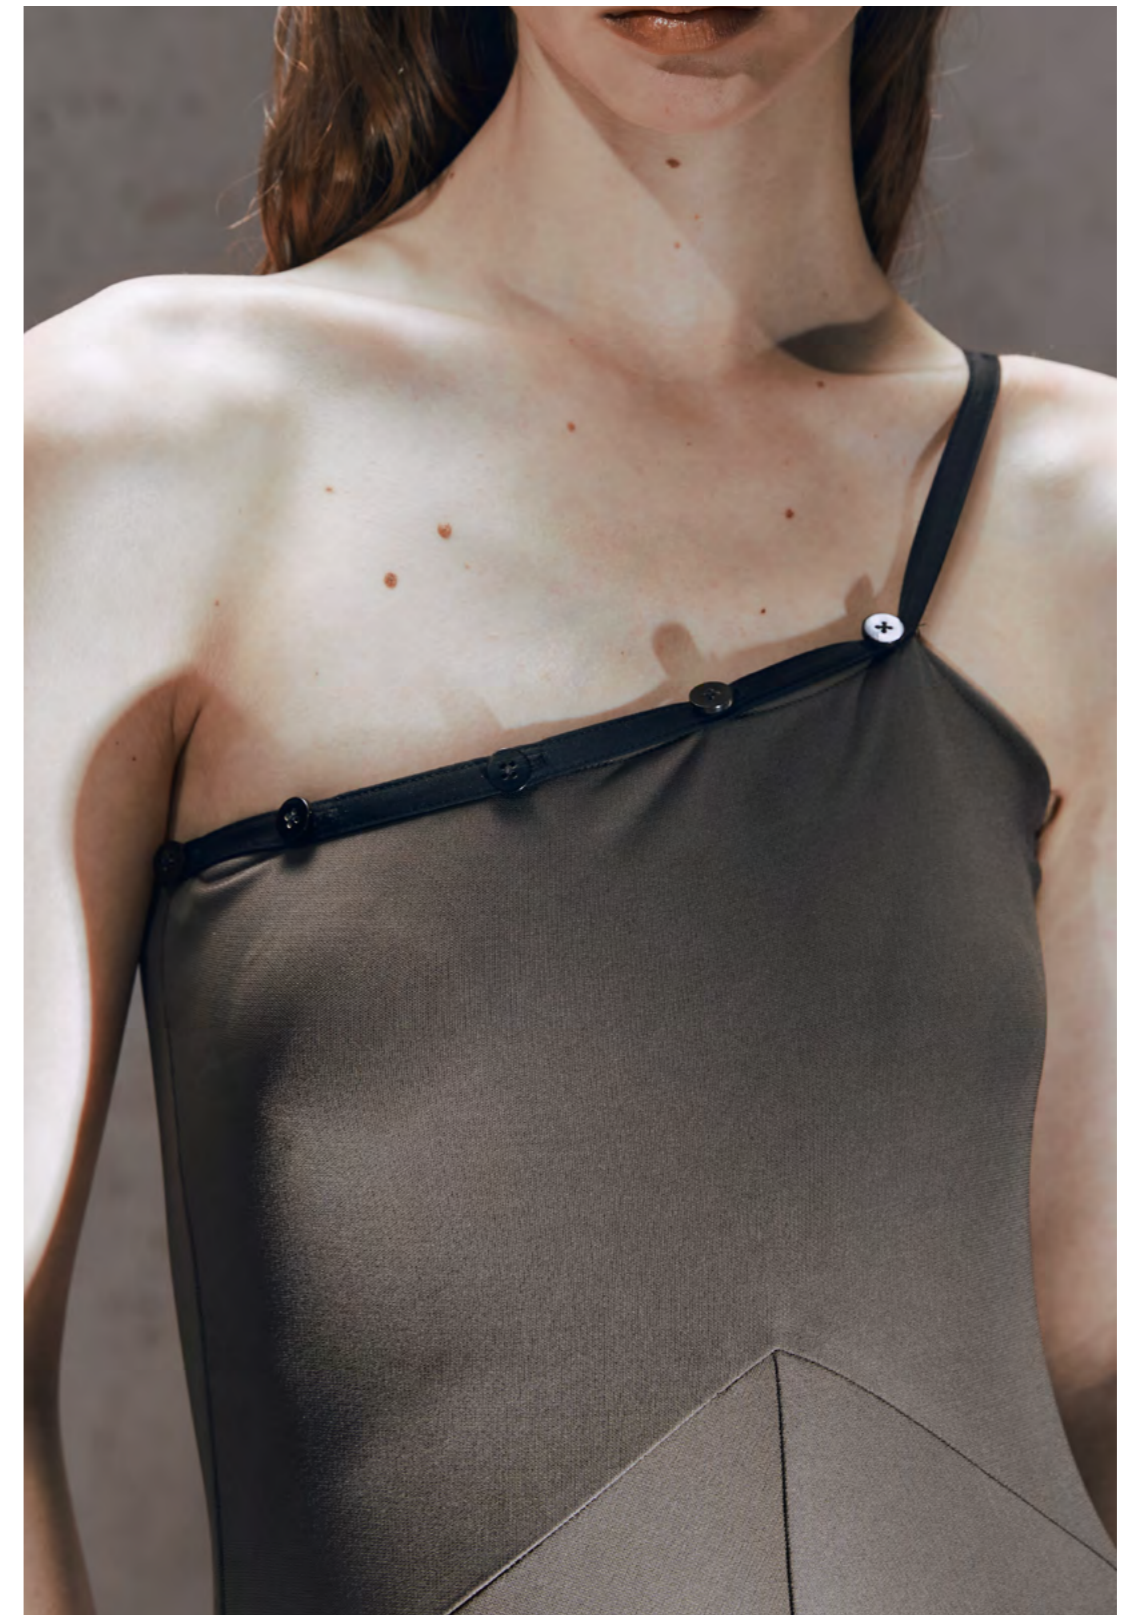

KHAKI GREY DRAPED BACK SUIT
OJ0400240101
KHAKI GREY PATCHWORK WIDE LEG PANTS
OT0200240102